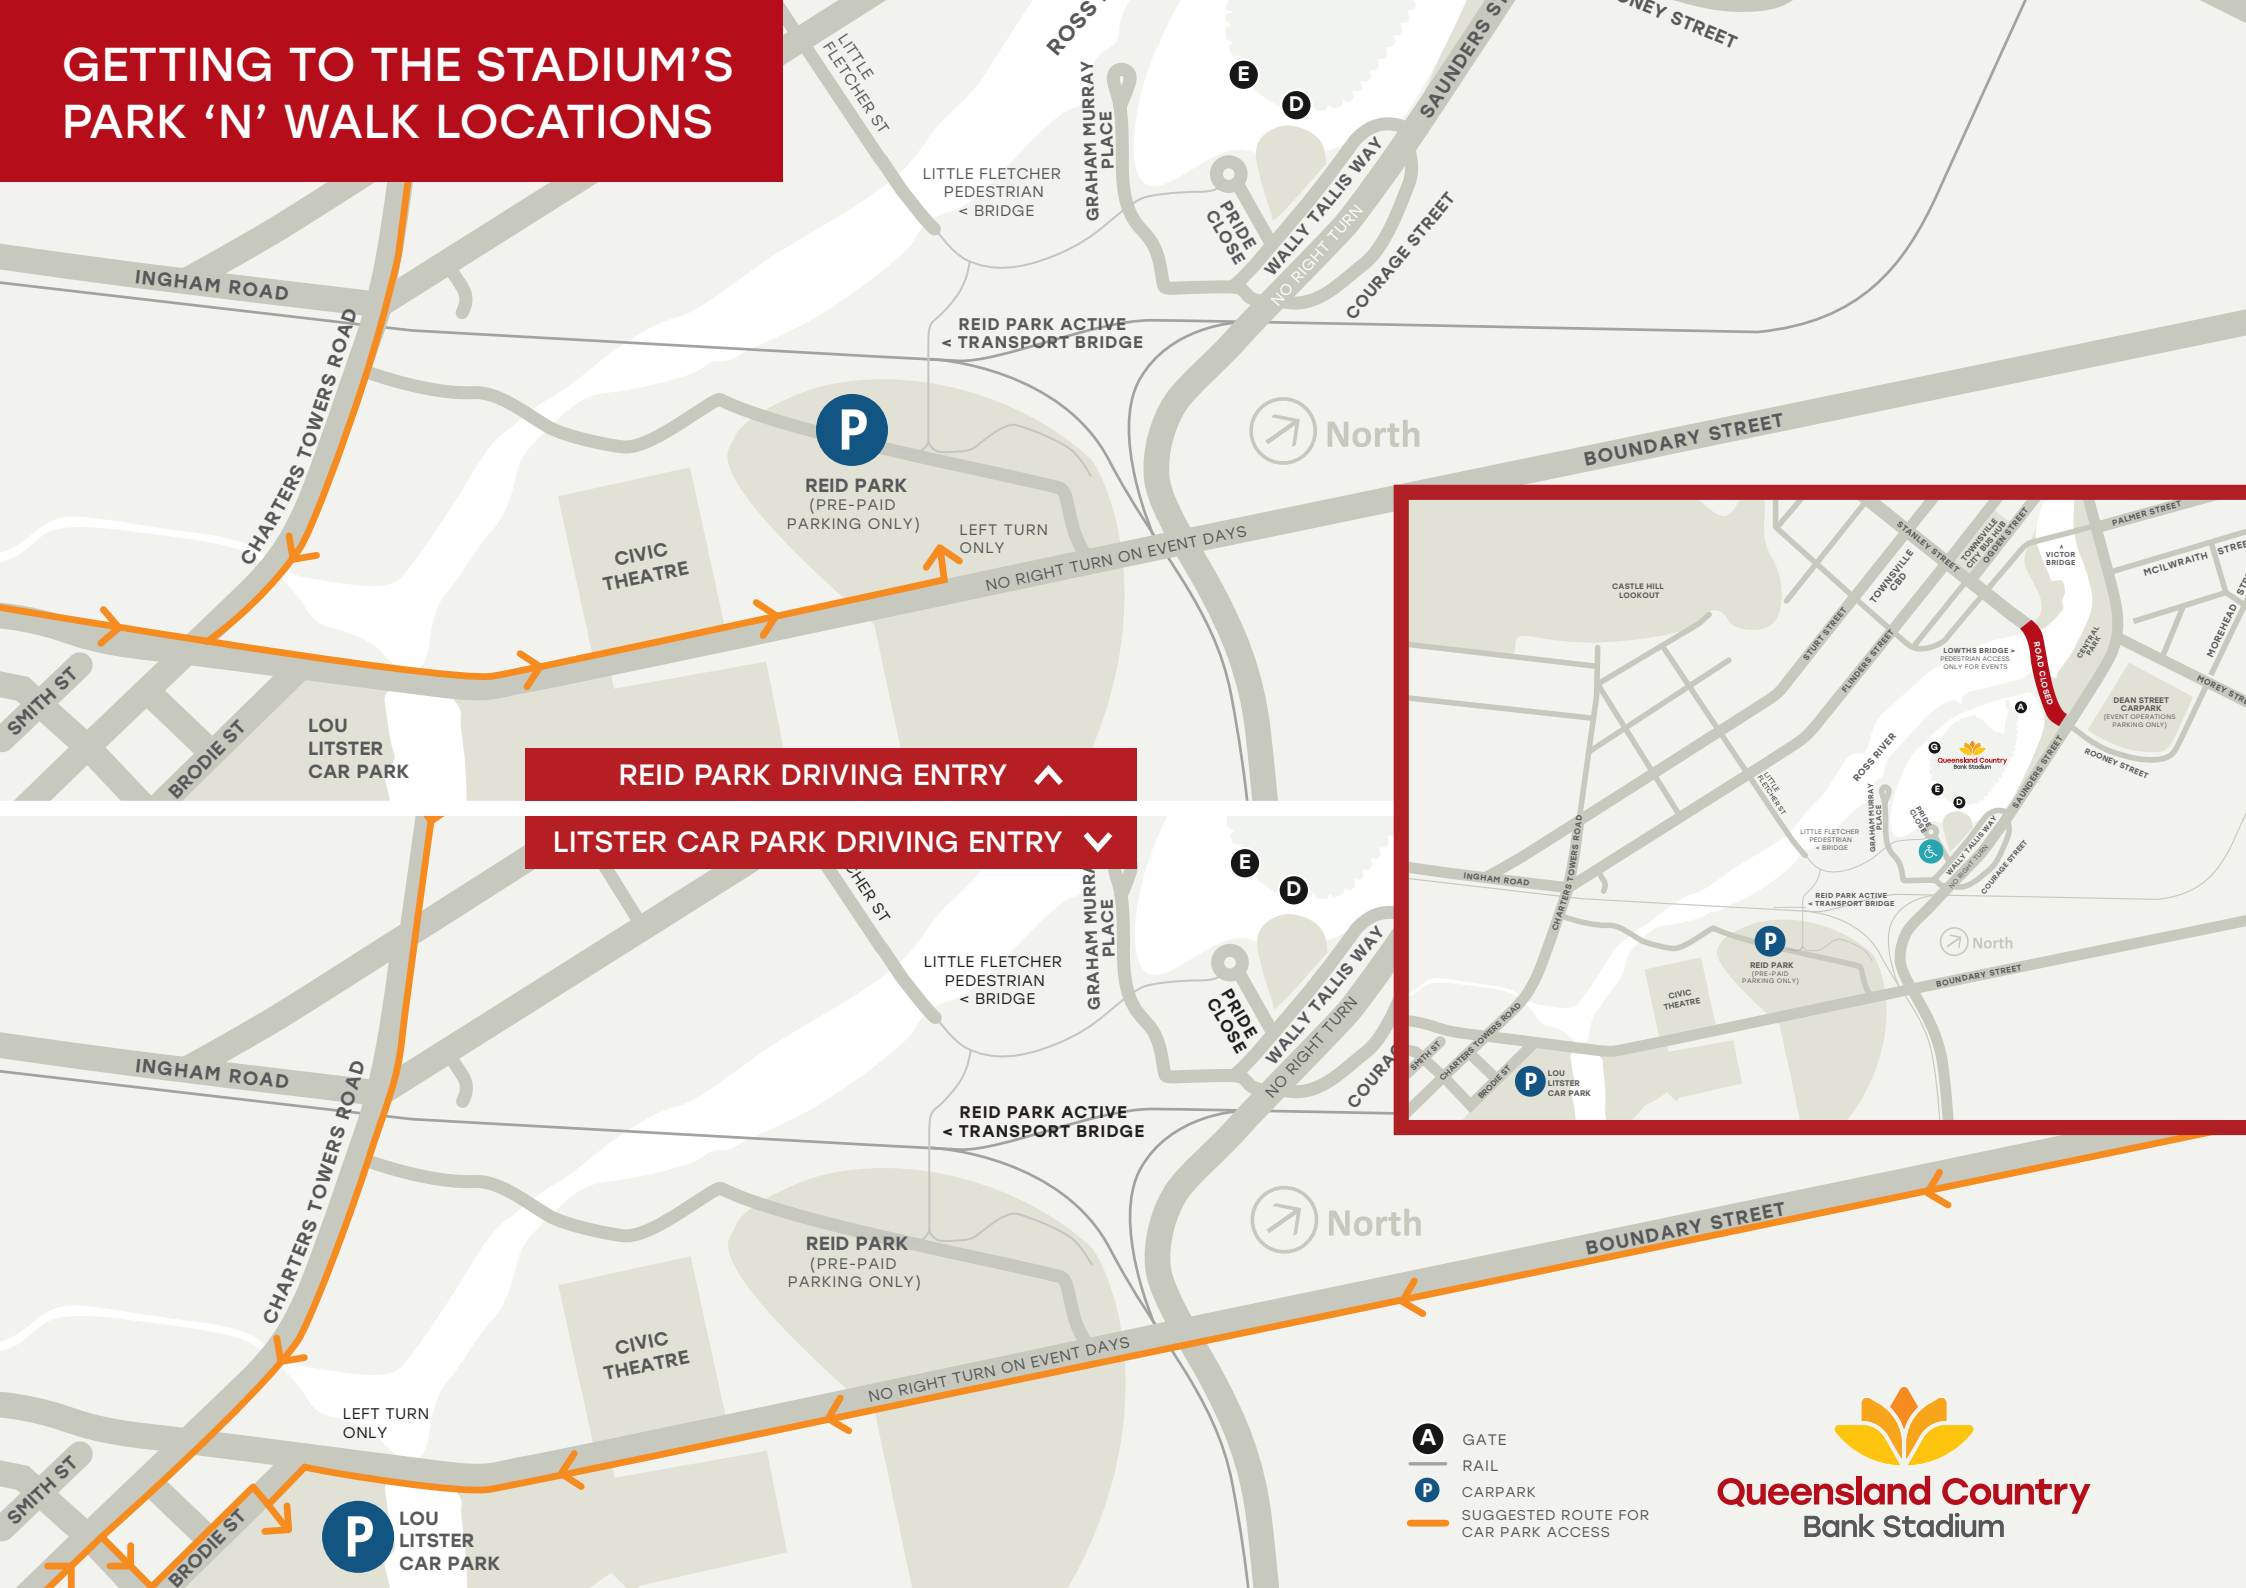

# GETTING TO THE STADIUM'S PARK 'N' WALK LOCATIONS

REID PARK DRIVING ENTRY

LITSTER CAR PARK DRIVING ENTRY

- GATE
- RAIL
- CARPARK
- SUGGESTED ROUTE FOR CAR PARK ACCESS